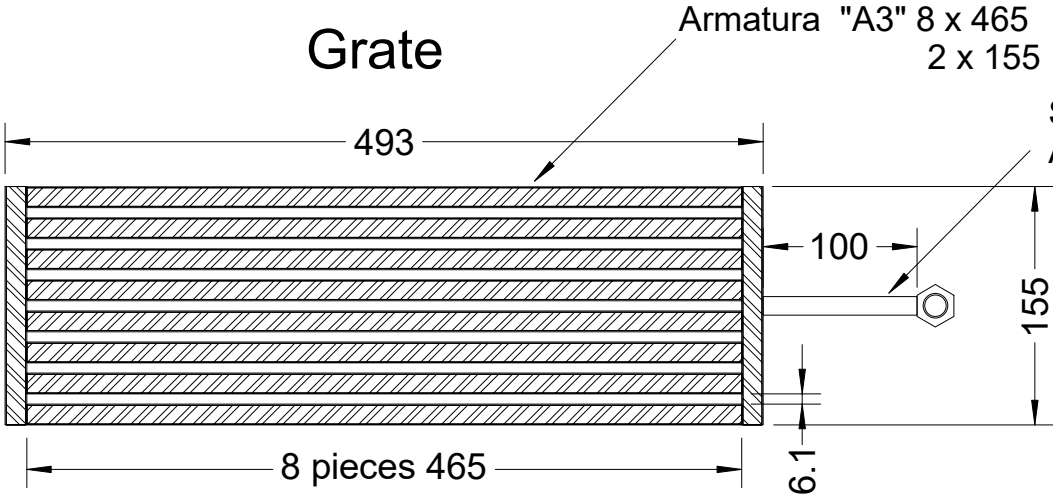

KG5.2-v1.2-02 Grate

Model 5.2
 Version 1.2
 17 Nov 2017
 C Pemberton-Pigott

Assemble everything flat

Grate Bars

Grate Support Bracket