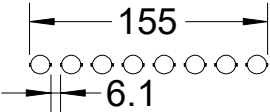

KG5.2-v1.2-02 Grate

Model 5.2
 Version 1.2
 17 Nov 2017
 C Pemberton-Pigott

Assemble everything flat

Grate Bars

Grate Support Bracket