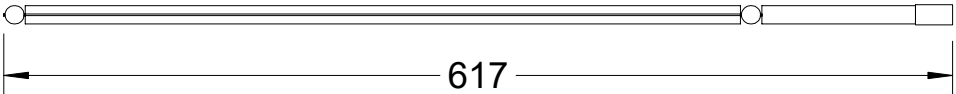

KG5.2-v1.2-02 Grate

Model 5.2
 Version 1.2
 17 Nov 2017
 C Pemberton-Pigott

Assemble everything flat

Grate Bars

Grate Support Bracket